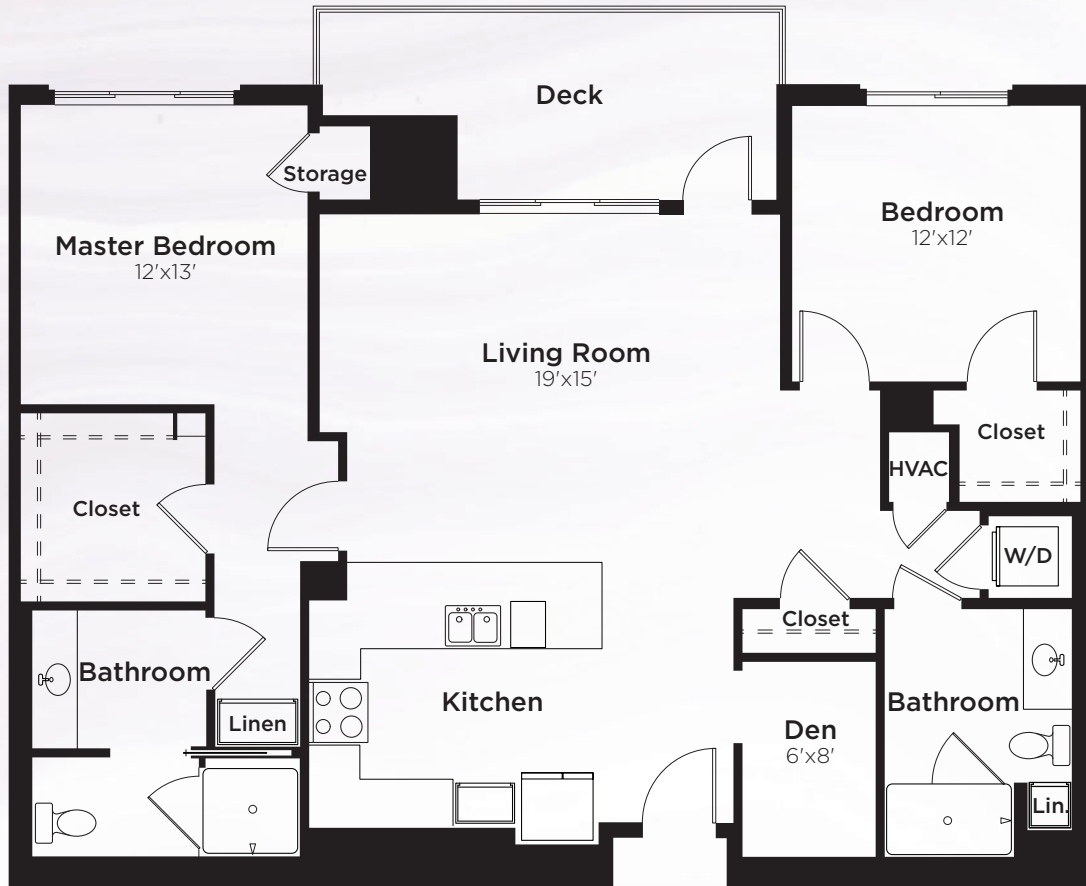

# Grand Willow

2 Bedroom + Den / 2 Bathroom, approx. 1,335 sq. ft.

Scale: 1/8" = 1'

Wisteria at Warner Center, Woodland Hills, CA - tel 818-914-7800 - [WisteriaWC.com](http://WisteriaWC.com)

Wisteria at Warner Center reserves the right to change product design, options, prices, and terms without prior notice. Room and balcony dimensions shown are approximate. Actual finished dimensions may vary according to location and construction techniques. Wisteria at Warner Center has been authorized by the California Department of Social Services to accept deposits.